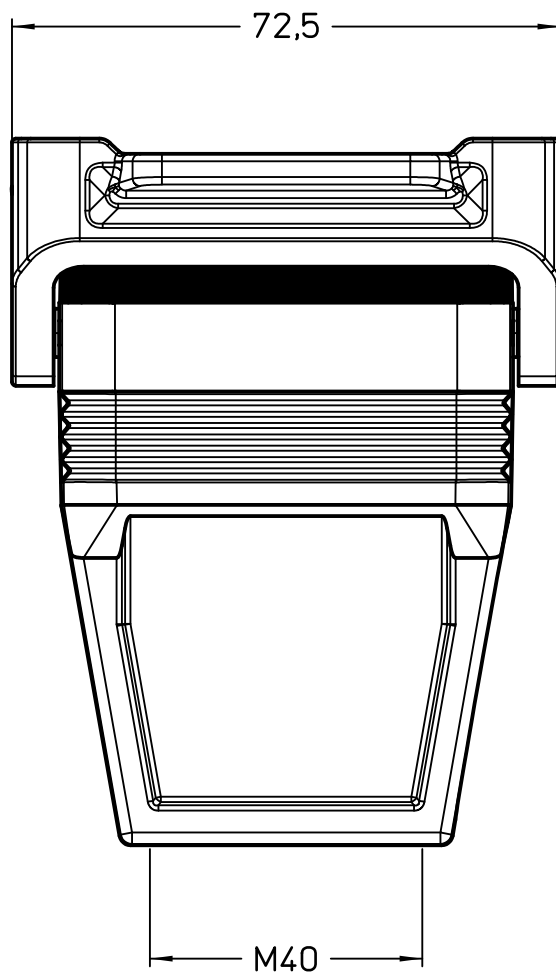

Diritti riservati All rights reserved

1

2

3

Dimensions
in mm

Simplified representation with dimensions without tolerance

Original Size A4

JMPFV 06LG40

Date 14/11/23

hood, size "44.27", 1x M40 top entry,

Sign. G. Renna

with 1 Jei-P lever

Scale
1:1

1

2

3