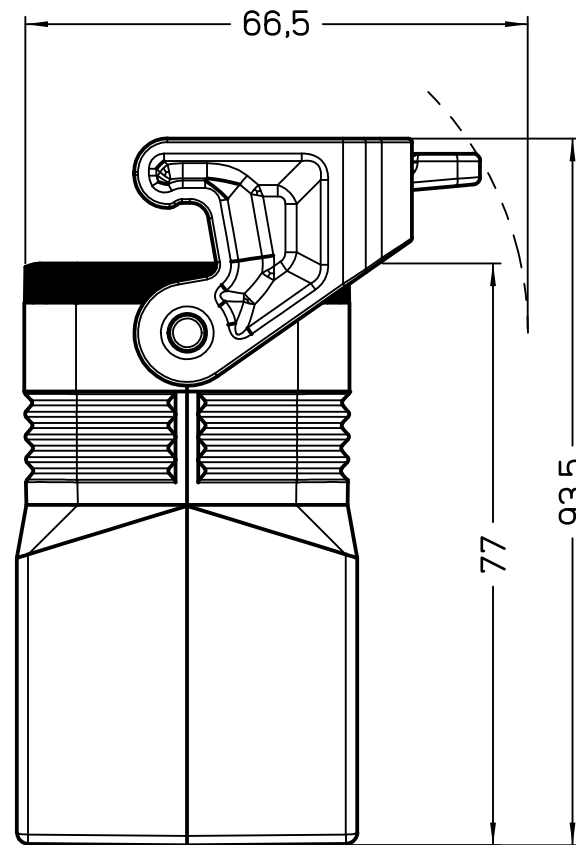

Diritti riservati All rights reserved

1

2

3

Dimensions
in mm

Simplified representation with dimensions without tolerance

Original Size A4

JMPFV 06LG40

Date 14/11/23

hood, size "44.27", 1x M40 top entry,

Sign. G. Renna

with 1 Jei-P lever

Scale
1:1

1

2

3